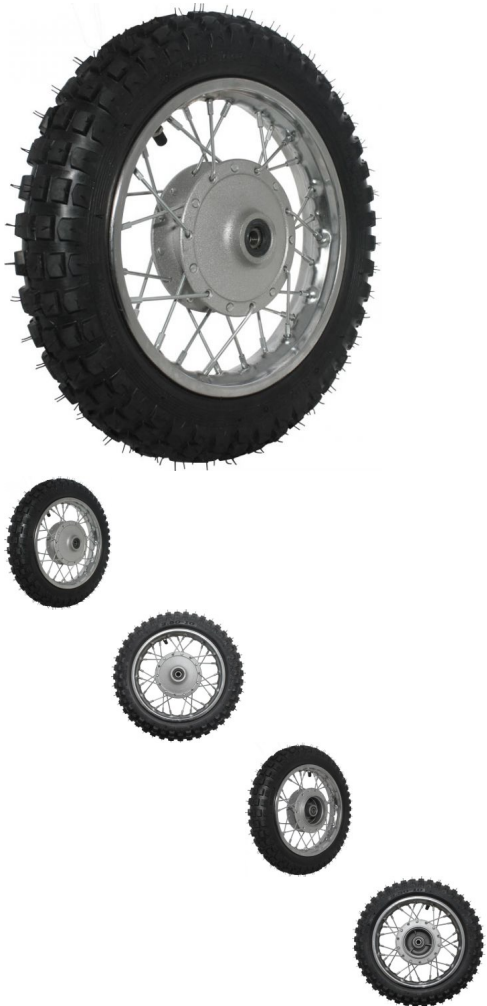

**Rim and Tire Set - Front 10" Chrome Rim (1.40x10) with 2.50-10 Tire, Drum
Brake - 40D4112CR - PBC3428F1**

Rating: Not Rated Yet
Price

\$122.49

[Ask a question about this product](#)

Description

This kit contains a 10 inch front chrome rim (1.40x10) and 10 inch tire (2.50-10) primarily (though not exclusively) used for 50cc, 70cc, 90cc, 110cc and 125cc dirt bikes / pit bikes. Most popularly for the kids size drum brake dirt bikes (like the Tao Tao ATD90). Note that 1.40x10 and 1.65x10 rims are interchangeable in most applications.

- Placement: Front
- Braking System: Drum
- Rim Size: 1.40x10
- Tire Size: 2.50x10
- Axle Mount Hole: 12mm

Associated Parts:

- 40D1102 Tire - 60/100-10 (2.50-10), 10 Inch, Dirt Bike
- 40D4203BK Rim - Front 10" Black, Steel Dirt Bike Rim 1.40x10 Drum Brake
- 90D5100 Brake Hub - Drum Brake Backing Plate & Brake Shoes
- 90A5030 Brake Shoe - 50cc to 125cc, Dirt Bike