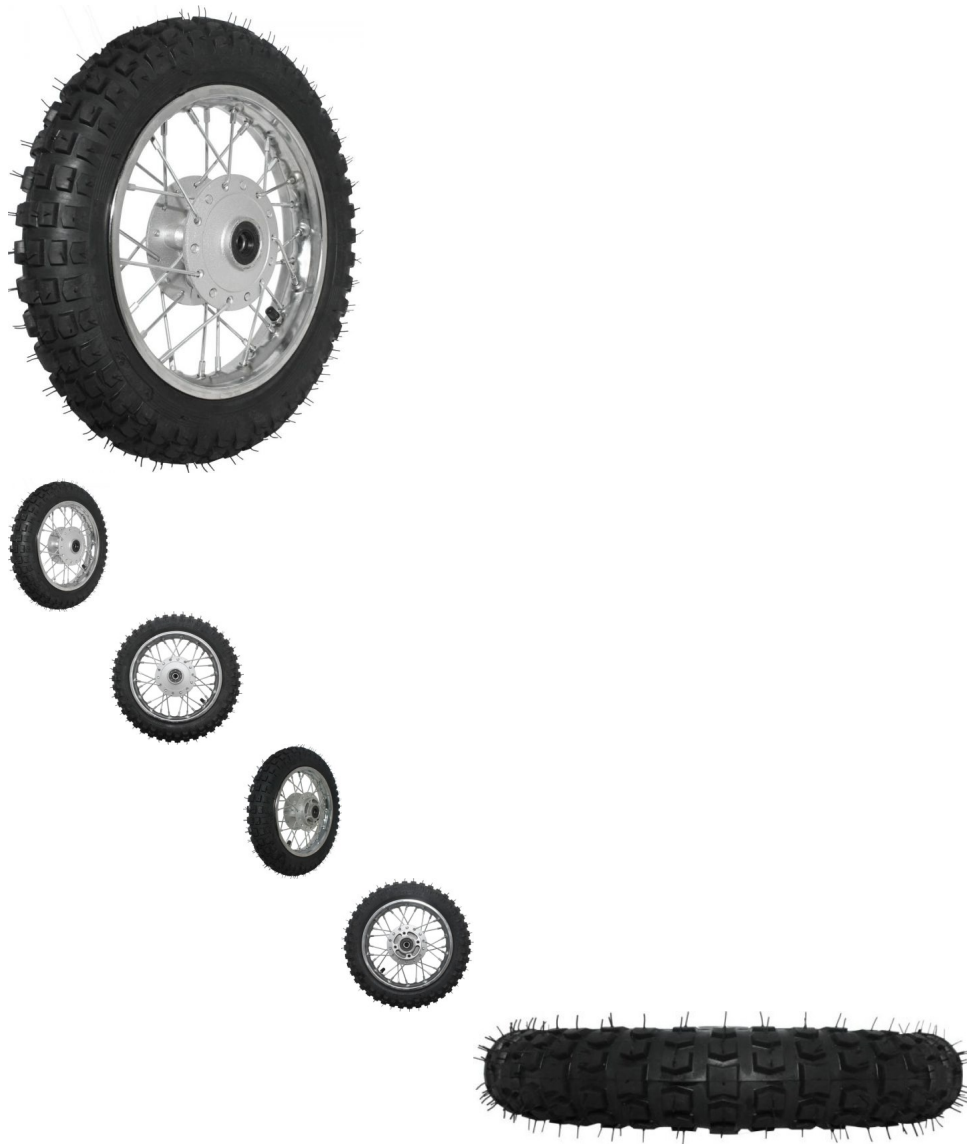

Rim and Tire Set - Front 10" Chrome Rim (1.40x10) with 2.50-10 Tire, Disc Brake - 40D4109CR - PBC3519F1

Rating: Not Rated Yet
Price

\$122.49

[Ask a question about this product](#)

Description

This kit contains a 10 inch front chrome rim (1.40x10) and 10 inch tire (2.50-10) primarily (though not exclusively) used for 50cc, 70cc, 90cc, 110cc and 125cc dirt bikes / pit bikes. This rim uses a brake disc/rotor. Note that 1.40x10 and 1.65x10 rims are interchangeable in most applications.

- Placement: Front
- Braking System: Disc/Rotor
- Rim Size: 1.40x10
- Tire Size: 2.50-10
- Axle Mount Hole: 12mm
- Bolt Mount Across (center to center): 47mm
- Bolt Mount Diagonal (center to center): 65mm

Associated Parts:

- 40D1102 Tire - 60/100-10 (2.50-10), 10 Inch, Dirt Bike